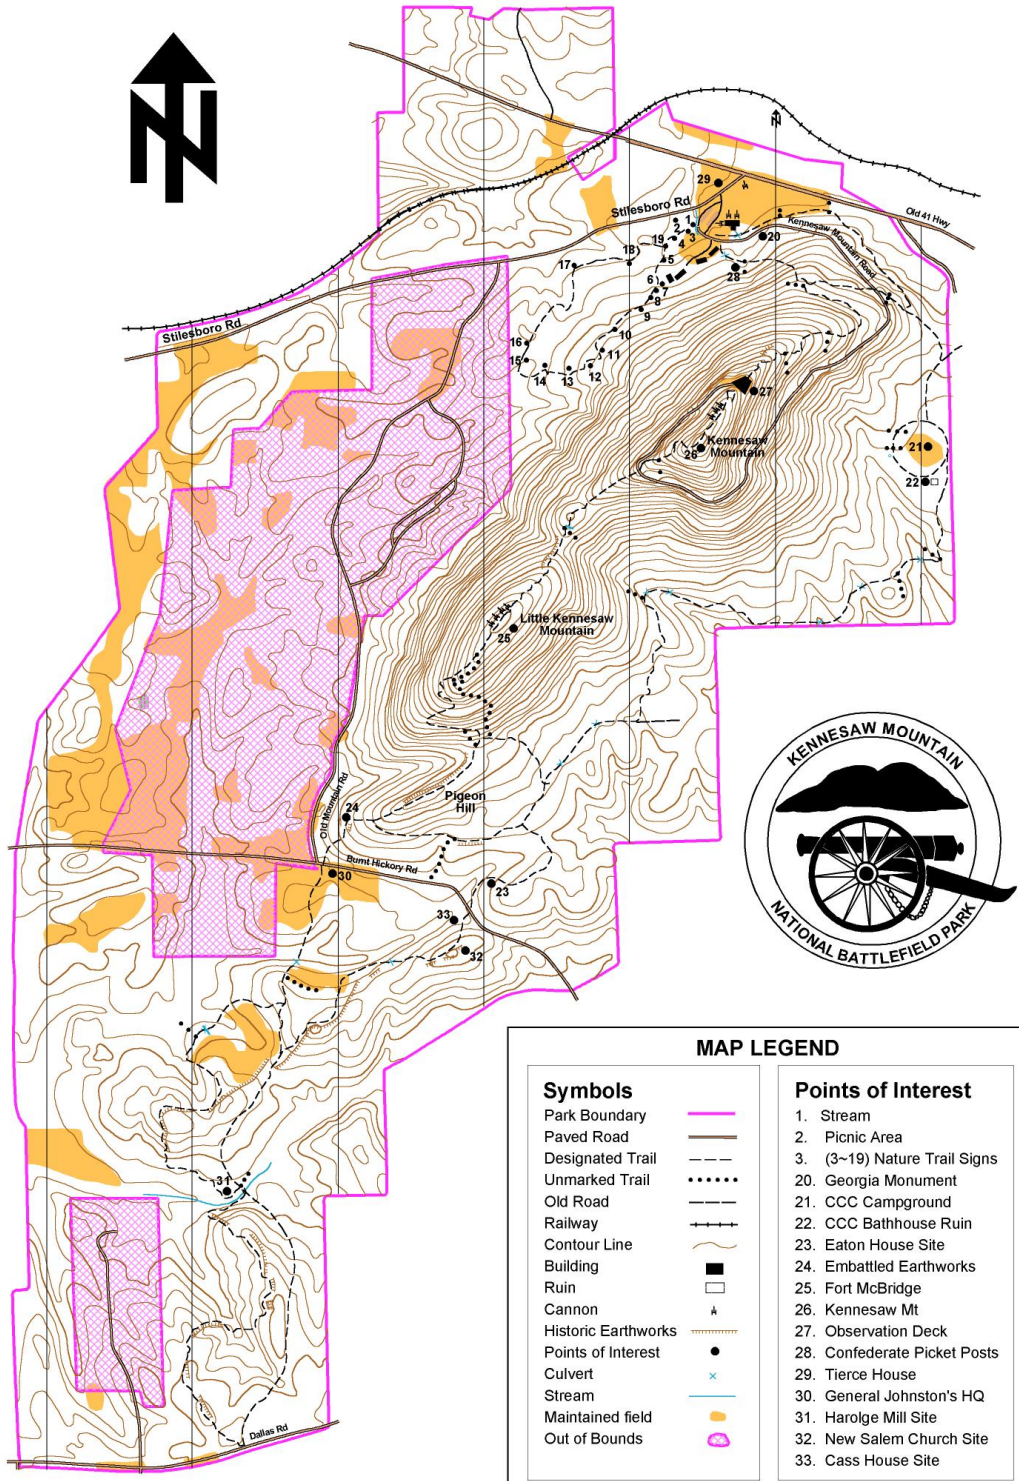

# KENNESAW MOUNTAIN NATIONAL BATTLEFIELD PARK

## North Trail Maintenance Map

Map by Write Place Designs  
 www.writeplacedesigns.com  
 This map is the property of the NPS © 2003

0 500 1000  
 Meters  
 Scale: 1:15000 Contour Interval: 20 Feet